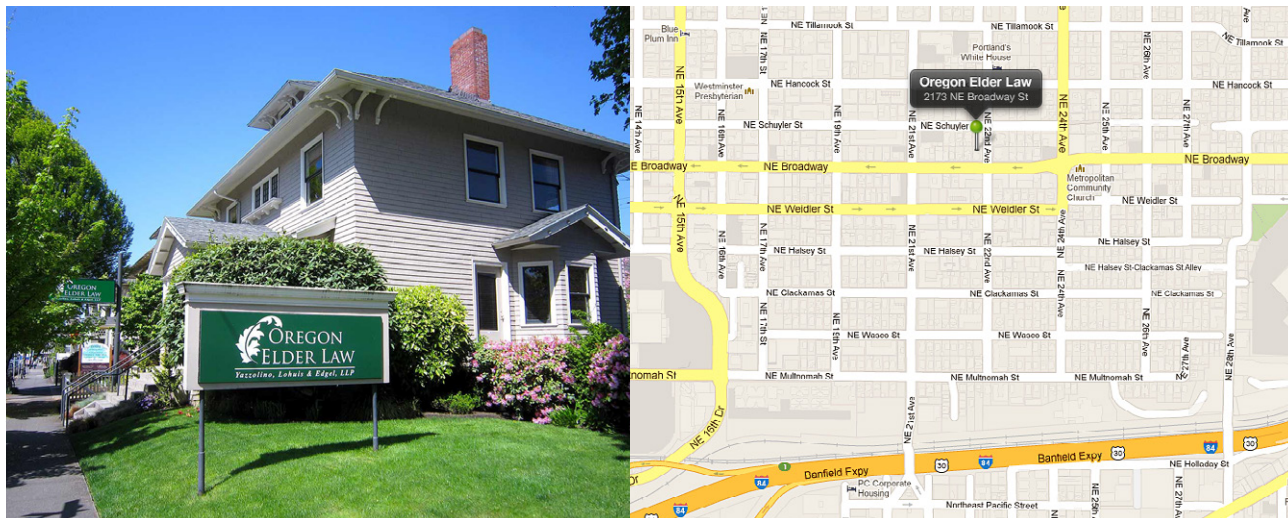

Oregon Elder is conveniently located on the corner of NE 22<sup>nd</sup> Ave and NE Broadway at

**2173 NE Broadway Street  
Portland, OR 97232**

We have free on-site parking in pack along with a handicap accessible ramp.

**From South (Salem/Tualatin/Tigard):** Follow I-5 N to EXIT 302A towards Rose Quarter/Broadway-Weidler St. Take the first RIGHT onto Weidler St. and follow for 1.1 miles. Turn LEFT onto NE 22<sup>nd</sup> Ave. Turn LEFT into parking lot immediately following the intersection of NE 22<sup>nd</sup> and NE Broadway.

**From North (Vancouver):** Follow I-5 S toward Portland. Take EXIT 302A toward Rose Quarter/ City Center. Take the ramp toward Rose Quarter. Take the ramp toward Rose Quarter. Take 1<sup>st</sup> LEFT onto N Weidler St. and follow for 1.1 miles. Turn LEFT onto NE 22<sup>nd</sup> Ave. Turn LEFT into parking lot immediately following the intersection of NE 22<sup>nd</sup> and NE Broadway.

**From West (Hillsboro/Beaverton):** Take US-26 E toward Portland. Merge onto I-405 S toward US-26 E/I-405 S/The Dalles/Salem. Merge onto I-5 N. Take EXIT 302A towards Rose Quarter/Broadway-Weidler St. Take the first RIGHT onto Weidler St. and follow for 1.1 miles. Turn LEFT onto NE 22<sup>nd</sup> Ave. Turn LEFT into parking lot immediately following the intersection of NE 22<sup>nd</sup> and NE Broadway.